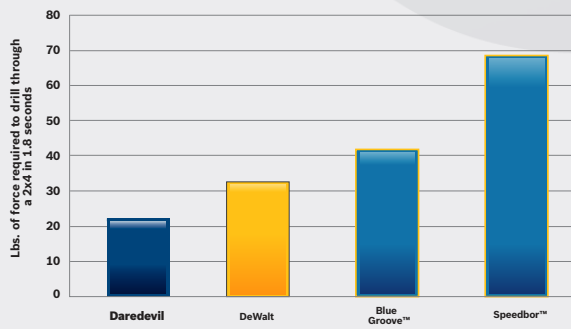

Full Cone Threaded Tip
▶ Fast and Effortless Drilling

Spur & Reamer
▶ For Cleaner Holes

Contoured Paddle
▶ Fast Chip Removal

Hex Shank Power Groove
▶ Reduces Slippage

Drilling Force

3/4" Spade bit with cordless drill

Drilling Speed

3/4" Spade bit with cordless drill

Based on head to head testing of 3/4" spade bits performed by Intertek. Blue Groove, Speedbor and Speedbor max are trademarks of Newell Rubbermaid Inc.