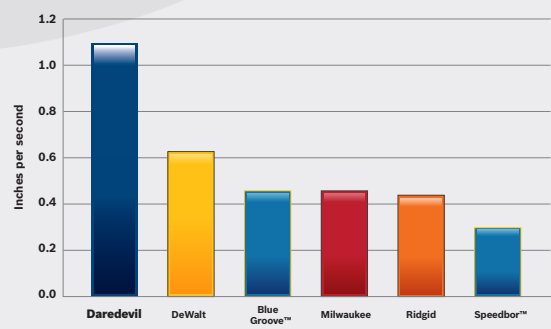

Full Cone Threaded Tip
▶ Fast and Effortless Drilling

Spur & Reamer
▶ For Cleaner Holes

Contoured Paddle
▶ Fast Chip Removal

Hex Shank Power Groove
▶ Reduces Slippage

Drilling Force

3/4" Spade bit with cordless drill

Drilling Speed

3/4" Spade bit with cordless drill

Based on head to head testing of 3/4" spade bits performed by Intertek. Blue Groove, Speedbor and Speedbor max are trademarks of Newell Rubbermaid Inc.